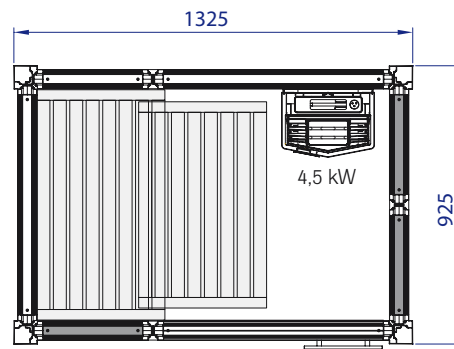

Generous on the inside, but economical on the outside.

Our Swedish designers set themselves the task of combining practical everyday functions with an elegant setting where you can relax and pamper yourself in style. But Tylö sauna i1309 is also remarkable for its ingenious compact design with the outside measures of 1325 x 925 mm, height 2100 mm.